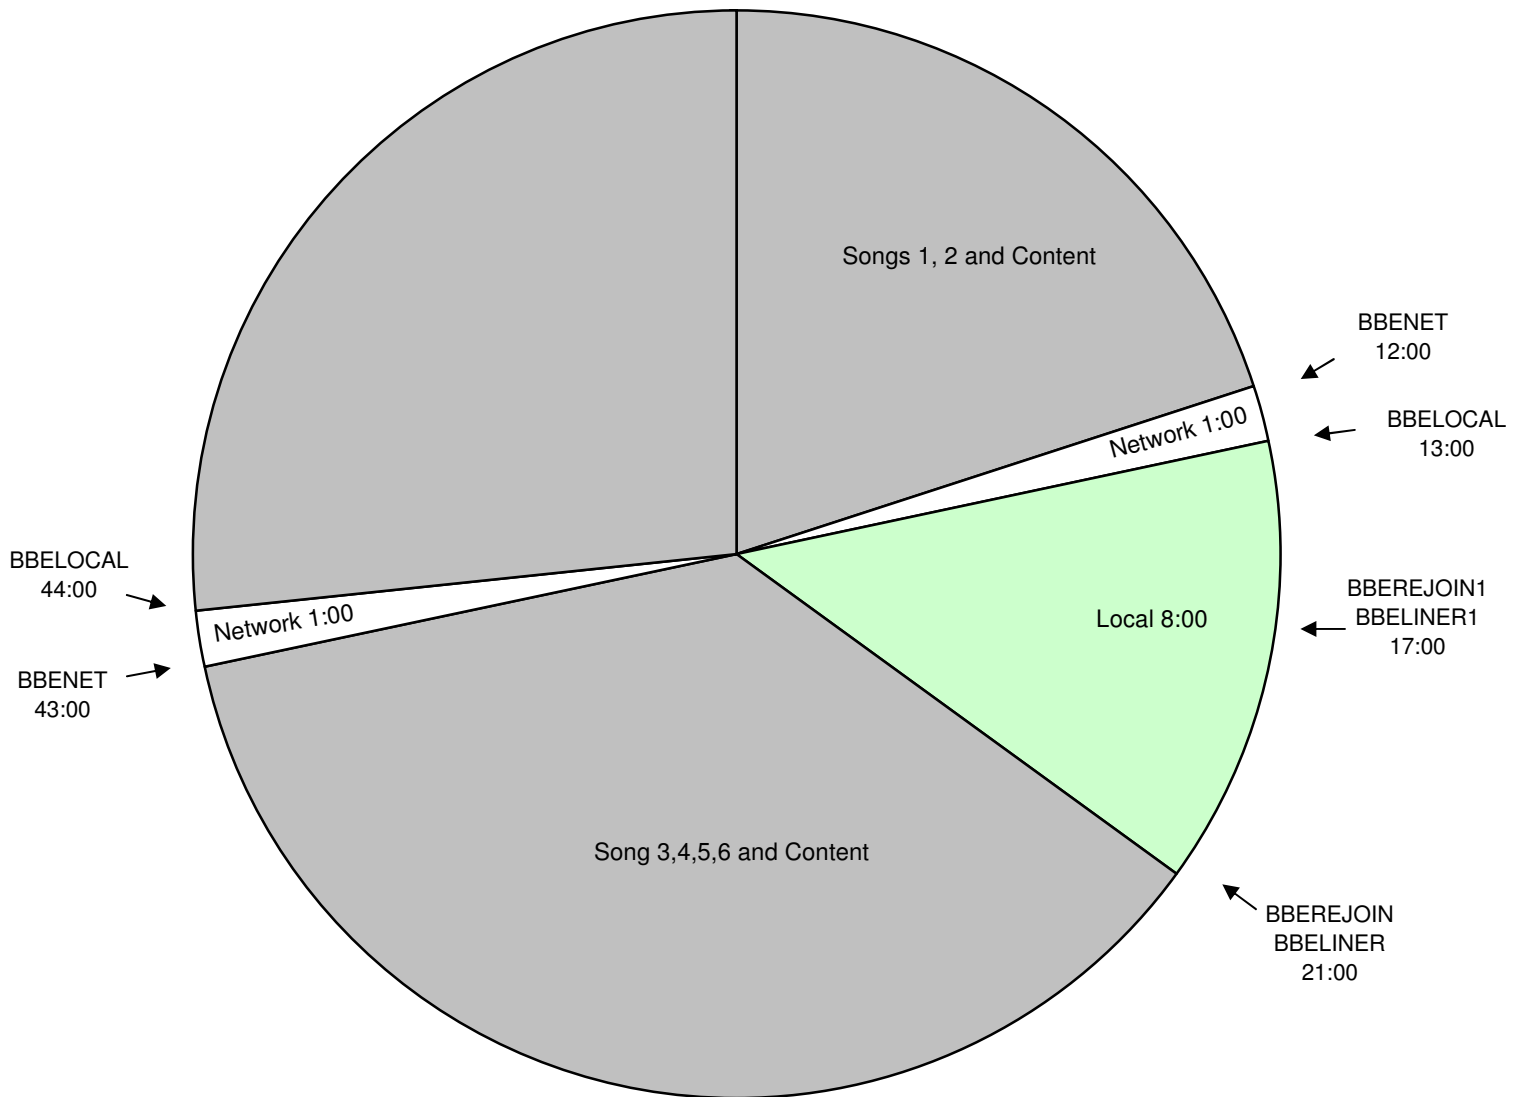

THE BOBBY BONES SHOW

The Bobby Bones Show Contest Clock
Effective October 13th - November 21st 2014

Premiere XDS PRO4-P Satellite
Hour 5 (Bobby Bones Extra)
Monday - Friday
10am - 11am Eastern
9am - 10am CENTRAL LIVE
7am - 8am Pacific

BBEREJOIN
BBETOH
00:00

BBELOCAL
30 Sec
Contest

All Breaks Float! TOH & BBLINER Also Float!

Program is live for 5 hours starting at 6am Eastern. Central and Western time zones are welcome to air 5 hours, starting at 5am local time.

Network will program music and talk during the content segments. Stations are welcome to schedule additional songs in the 8 minute local segments

"TOH" BBELOCAL - Fires 30 second contest local break.

BBELOCAL - Fires local breaks. All breaks float.

BBELINER - Float. Fires locally voiced short show ID - must be exactly 5 second, dry voice

BBELINER1 - Fires locally voiced short show ID - must be exactly 5 second, dry voice

BBEREJOIN - Joins the show